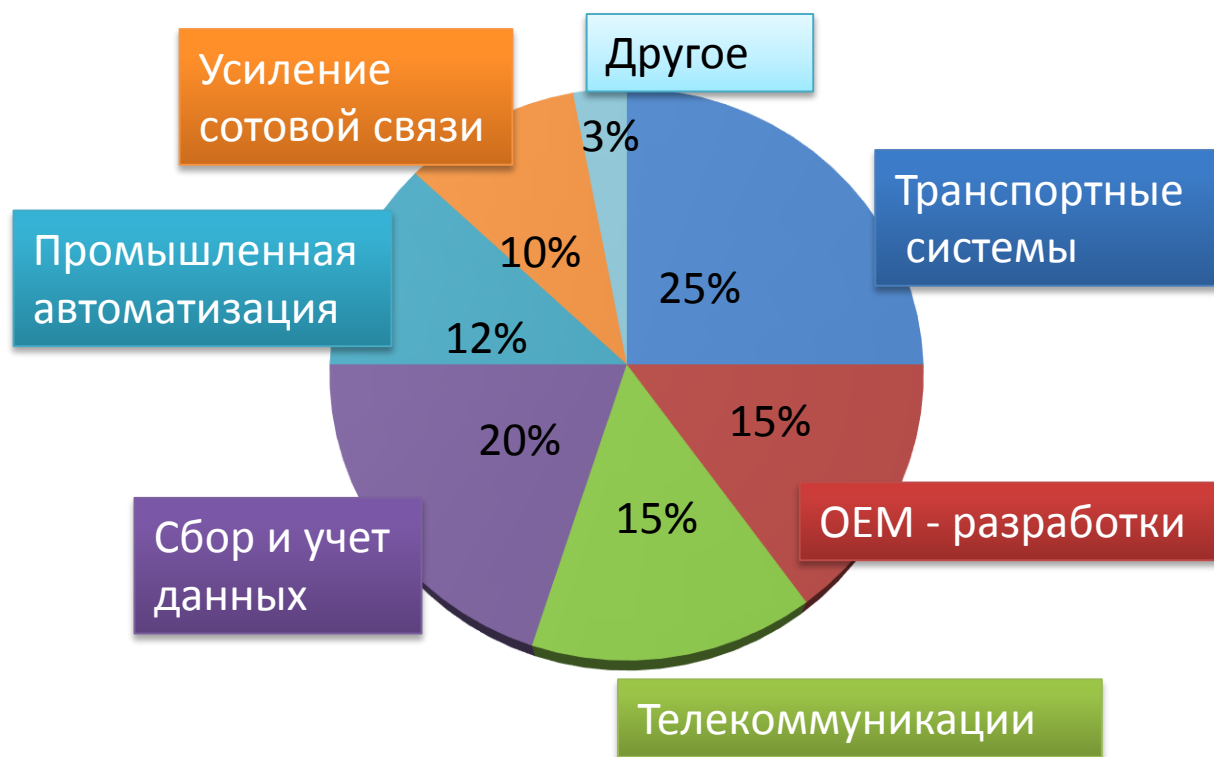

RADIO
TERMINAL

Основные сегменты рынка

+7 (499) 641-04-64

www.radioterminal.ru

info@radioterminal.ru